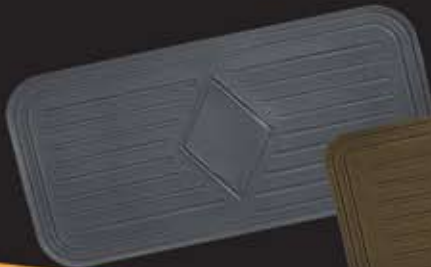

AVERY'S
FLOOR MATS
CAR • TRUCK • VAN • SUV

Order Desk: **800.541.7397**
www.AverysFloorMats.com

LUXURY™ TOURING

Automotive Mats

Add a dash of style to your car, truck, SUV, minivan or even your golf cart with our exclusive Luxury Touring European Style Berber Mats. Custom designed to fit your vehicle year, make and model, our Luxury Touring Berber Mats are available in 5 colors to compliment your interior and can be embroidered with a vehicle logo or text for an additional charge. Cargo mats are available at an additional cost and can also be embroidered. Our Berber Mats feature a heavy 42 oz. poly blend yarn that provides iron like durability and because they have a natural resistance to stains, they are easy to clean. These mats are also treated with Marine Quality UV protection to prevent fading and have our water resistant rubber nibbed backing. Mats are finished off with a beautiful nylon serged edge. Your Berber Mats are covered by a 2-year warranty for materials and workmanship and a lifetime guarantee against fading.

Color-Accented Binding

(Available on Touring and Grand Touring)

Matching Serging

(Standard on Luxury Touring & Select Touring)
(Available on All Products)

Color-Accented Serging

(Available on All Floor Mat Products)
(Available on All Products)

Heel Pad Protection

LARGE HEEL PAD

MEDIUM HEEL PAD

SMALL HEEL PAD

MATOPTIONS™

Add that finishing touch to any set of mats. Avery's Floor Mats offers standard nylon-taped binding on Touring and Grand Touring floor mats and sculptured serged edges on Select Touring and Luxury Touring mats. Serging is also available on Touring and Grand Touring mats for a small fee.